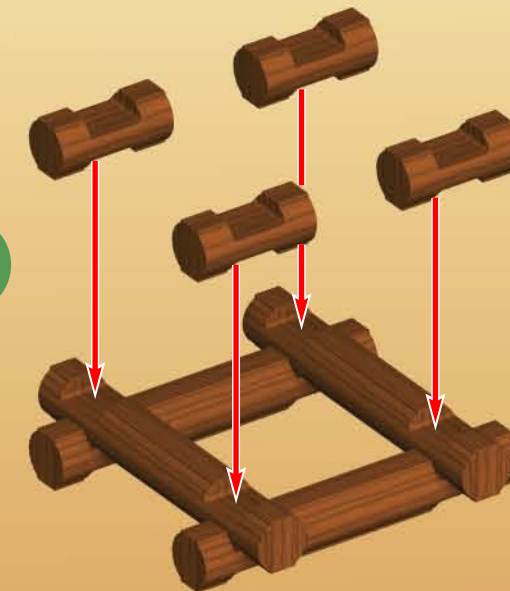

CONSEIL AUX PARENTS :

Les éléments de LINCOLN LOGS étant colorés et teintés de manière traditionnelle, les couleurs peuvent déteindre. Il est donc recommandé de poser les éléments sur des surfaces qui peuvent être facilement essuyées. Évitez aussi de placer les bûches directement sur les moquettes, les tapis, et les autres surfaces absorbentes. Elles risqueraient de se tacher.

1