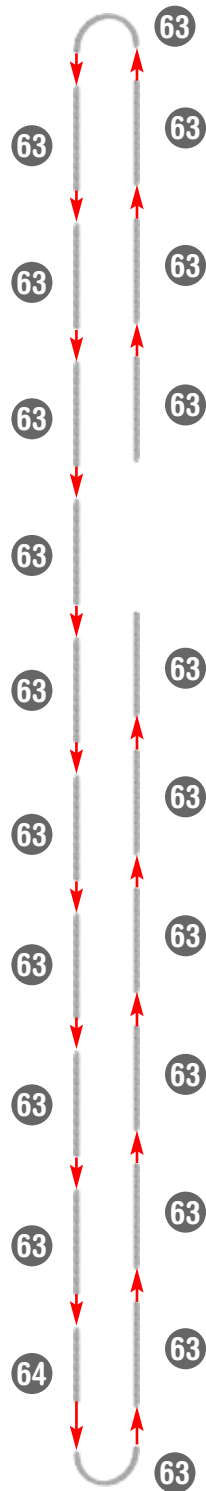

IMPORTANT: Attach all the chain links in the same direction.

x20

63

64

x7

x10

65

67

68

66

1 - 65

ATTACHING GRAPHIC PANEL

ATTACHING COASTER CARS

To attach the cars, slide them onto an open end of the track. If the cars get stuck on the way down, make sure they are not hitting any K'NEX parts.

FREEFALL COASTER™