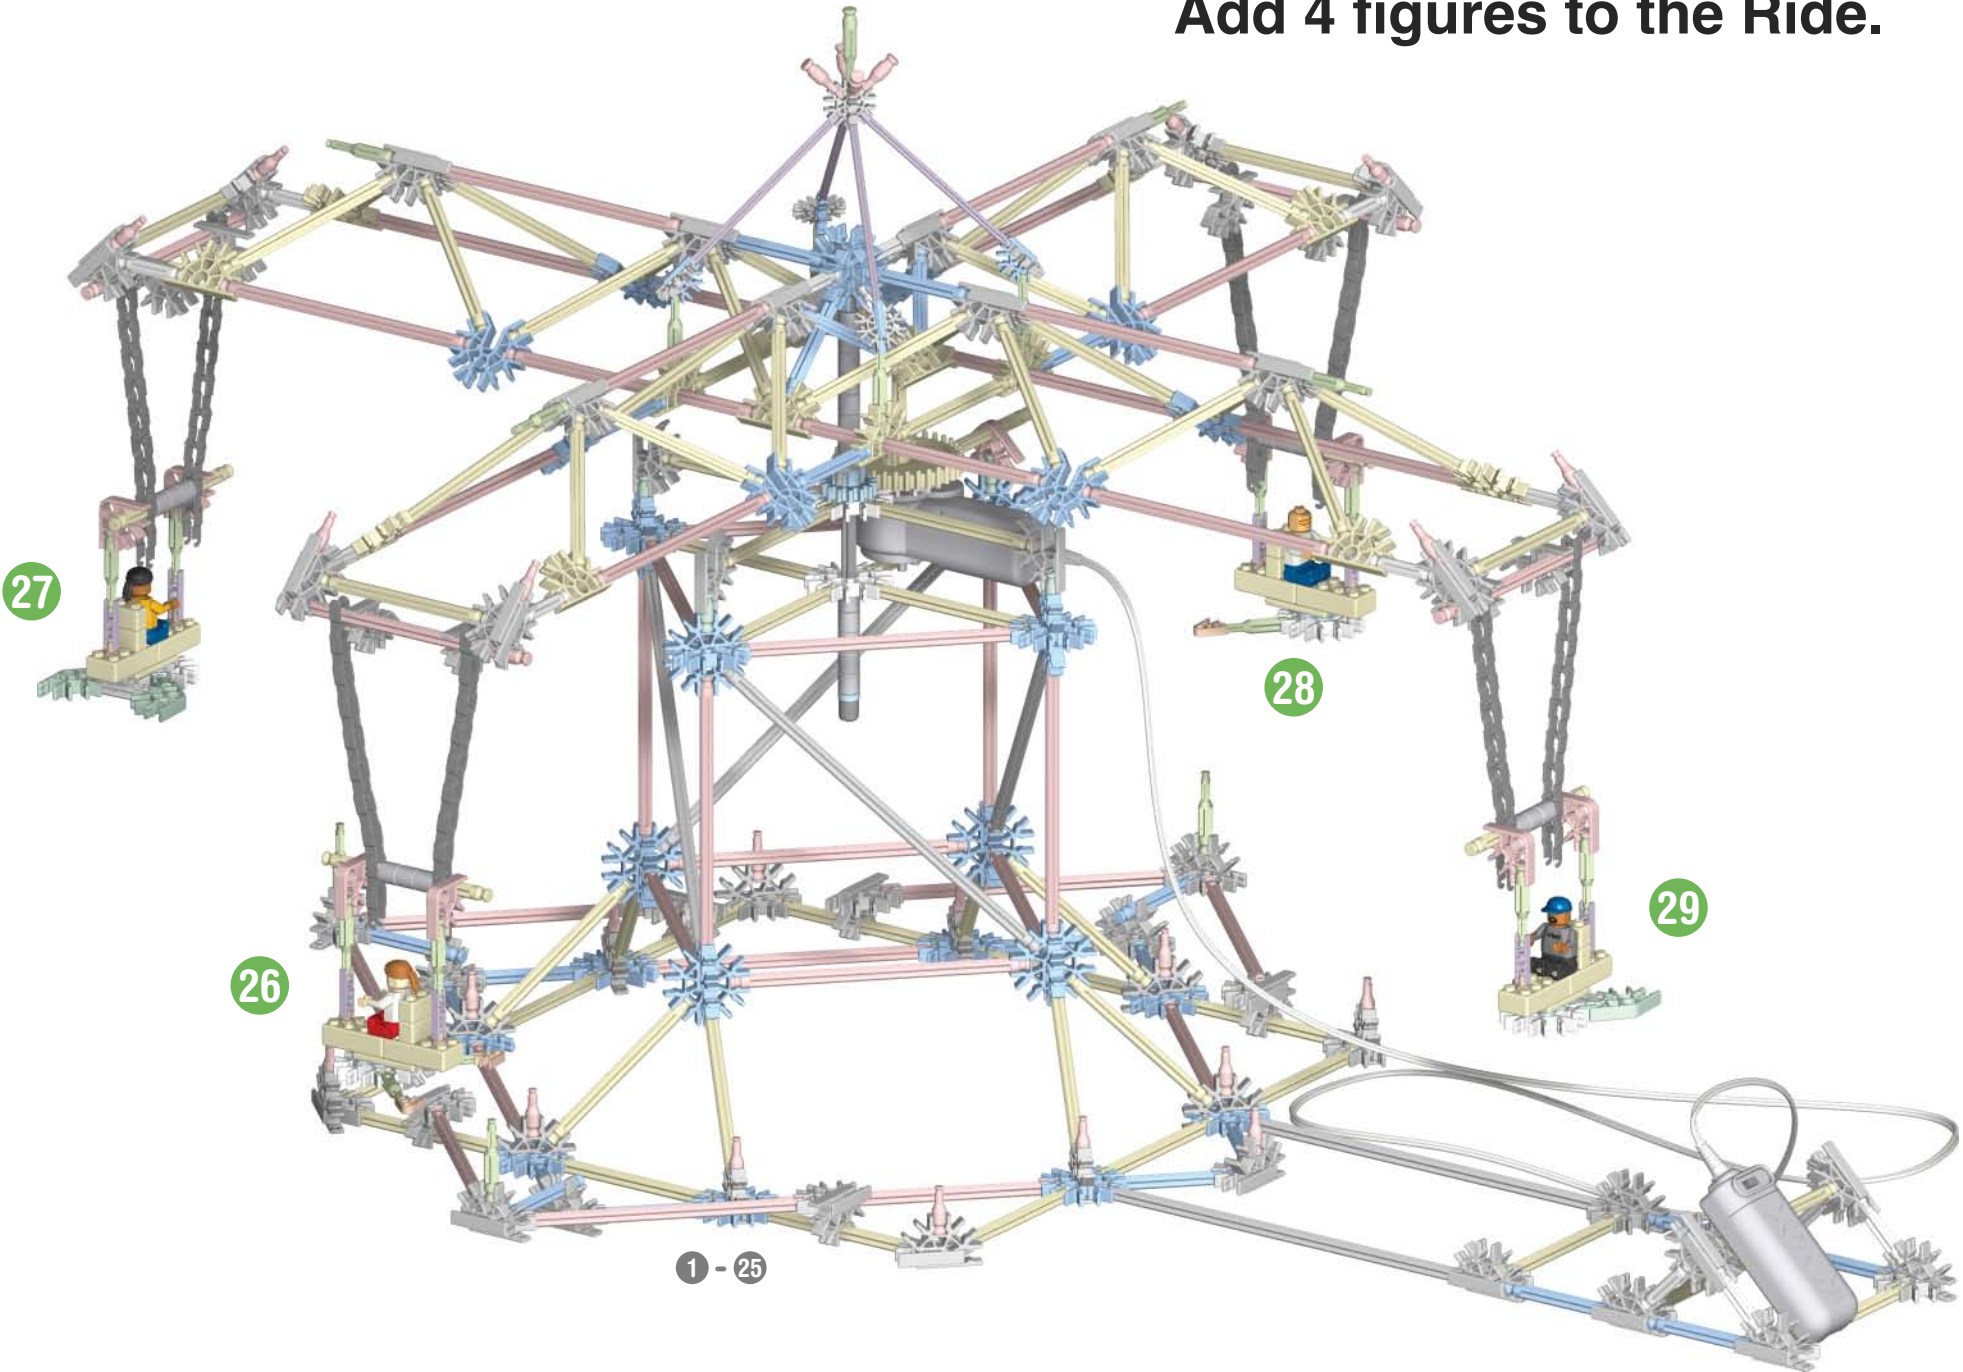

Add 4 figures to the Ride.

1 - 25

SWINGING ROCKET RIDE

TROUBLESHOOTING

If the Motor is not working properly:

- Check to see if you have fresh batteries and that they are installed correctly.
- If it is still not working, call our Consumer Hotline at 1-800-KID-KNEX (USA and Canada only).