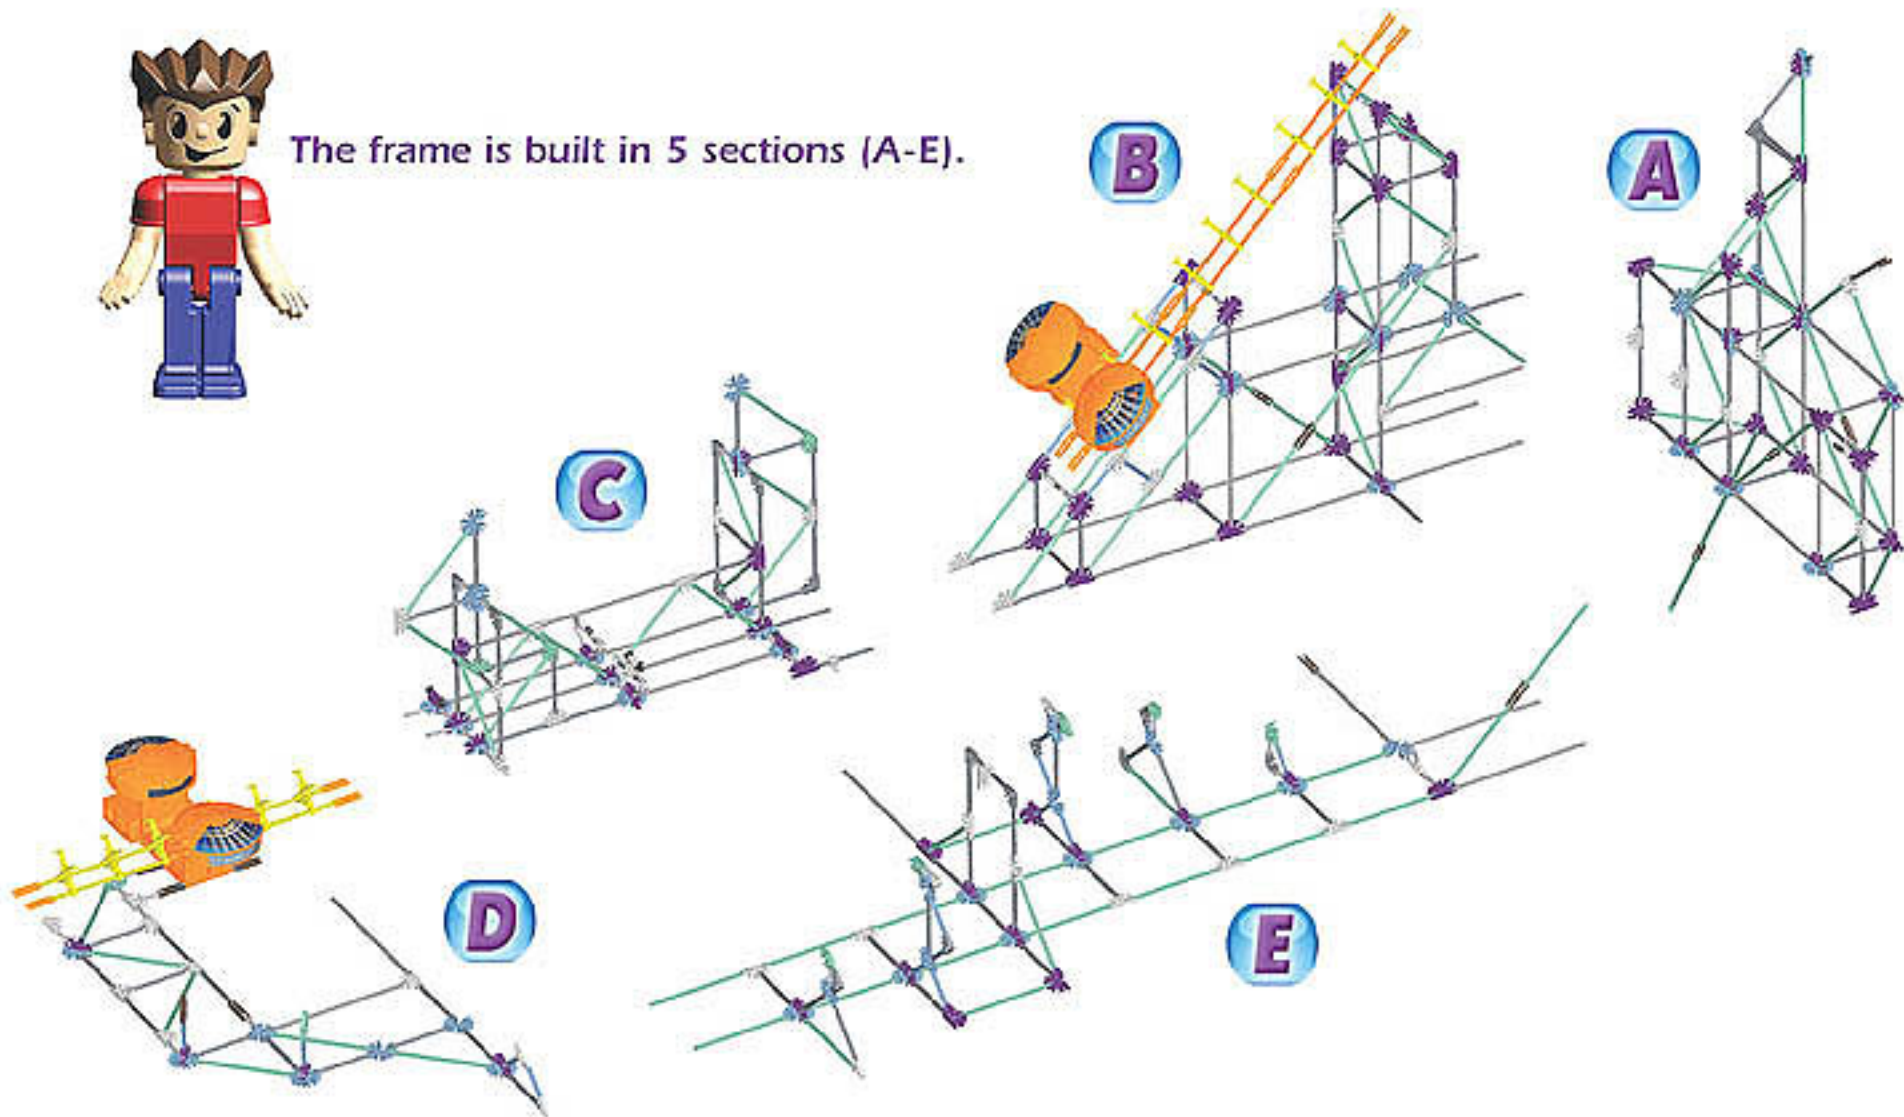

## Turbo Storm ROLLER COASTER

This model is constructed with Rippin' Rocket Roller Coaster parts.

The frame is built in 5 sections (A-E).

**A**